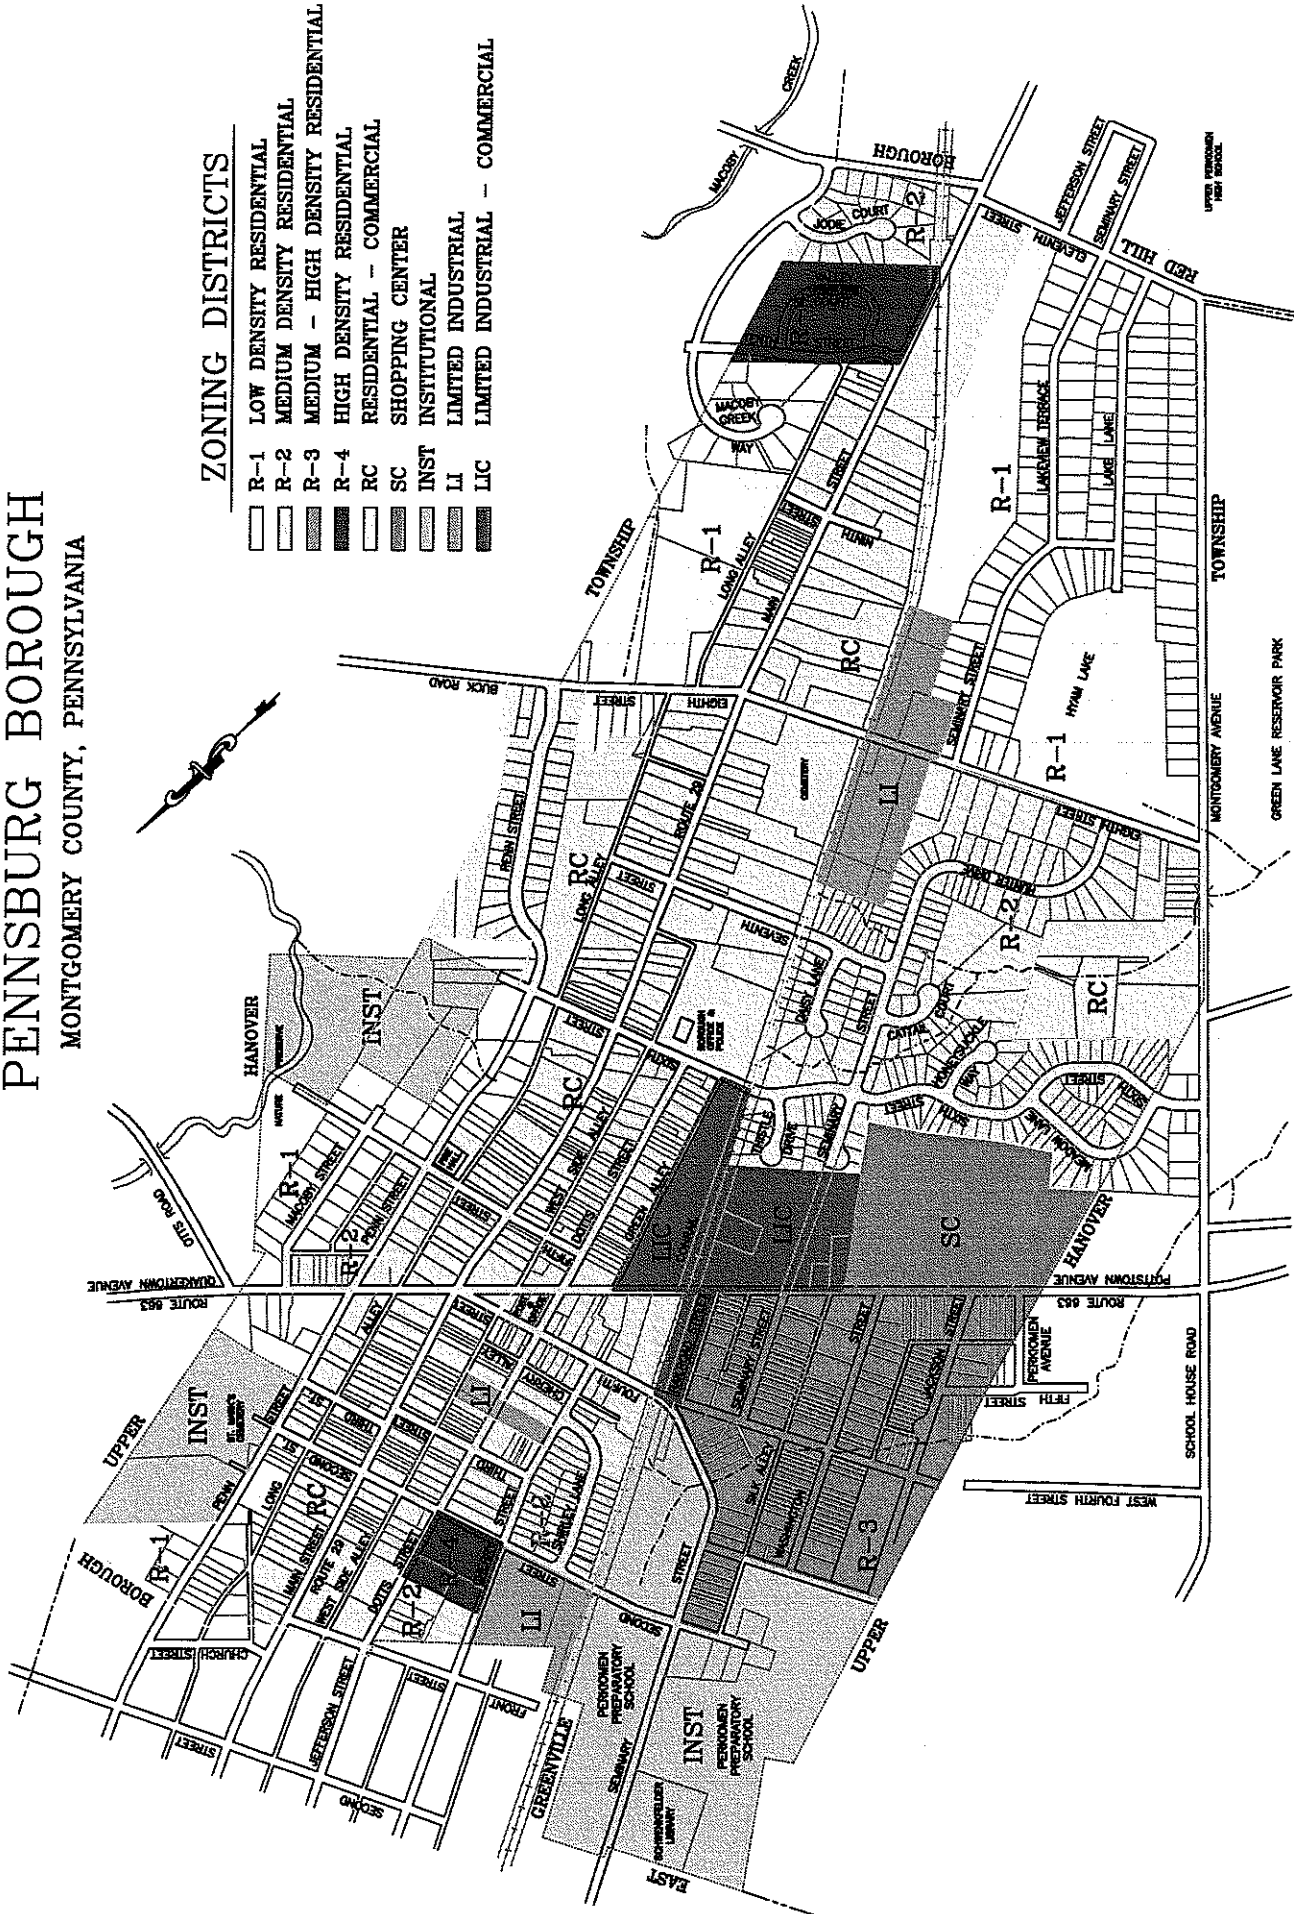

PENNSBURG BOROUGH

MONTGOMERY COUNTY, PENNSYLVANIA

ZONING DISTRICTS

- R-1 LOW DENSITY RESIDENTIAL
- R-2 MEDIUM DENSITY RESIDENTIAL
- R-3 MEDIUM - HIGH DENSITY RESIDENTIAL
- R-4 HIGH DENSITY RESIDENTIAL
- RC RESIDENTIAL - COMMERCIAL
- SC SHOPPING CENTER
- INST INSTITUTIONAL
- LI LIMITED INDUSTRIAL
- LIC LIMITED INDUSTRIAL - COMMERCIAL

LEGEND

- INTERMITTENT STREAM
- EXISTING LOT LINE
- FUTURE LOT LINE
- PUBLIC ROAD
- PRIVATE ROAD
- ZONING DISTRICT BOUNDARY LINE

NOTE:
 THE INFORMATION ON THIS ZONING MAP WAS OBTAINED FROM A MAP PREPARED BY COVAN AND ASSOCIATES, INC. DATED 1/10/2001, AND REVISED BY CZOP/SPECTER, INC. 6/7/2004.